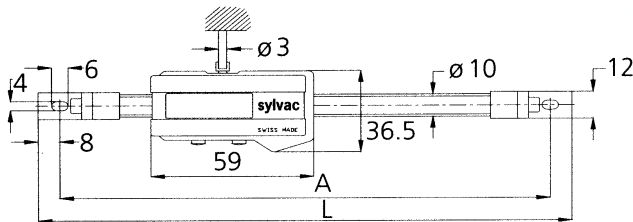

# Digital Cylindrical Beam Scales

$L = C + 2,5\% + 130 \text{ mm}$   
 $A = L - 16$

#54-065-024 Vertical Style

$L = C + 2,5\% + 164 \text{ mm}$   
 $A = L - 16$

#54-070-024  
 (Horizontal/Vertical Style)

$L = C + 2,5\% + 120 \text{ mm}$   
 $A = L - 16$

#54-060-024  
 horizontal style

Model	54-060-024	54-065-024	54-070-024
Measuring range	24" (600mm)	24" (600mm)	24" (600mm)
L	C + 2.5% + 120mm	C + 2.5% + 130mm	C + 2.5% + 164mm
A	L - 16	L - 16	L - 16

- Hold feature freezes display for later viewing. Direct inch/metric conversion.
- Zero button may be reconfigured as a hold button. If tool is used for SPC, it'll automatically be configured as a data output switch.
- Low drain, high efficiency lithium wafer battery offers 4500 hrs. of continuous on time. Life extended 2-3 years with use of on/off switch.
- Direct RS-232C serial output. Allows connection of the scale to any computer or serial printer with no interface necessary!

Note: For larger scales with ranges over 40", contact our Technical Department.

#54-070-024 (Horizontal/Vertical Style)

Order No.	Range	Accuracy	Repeatability
<b>Horizontal Scale</b>			
54-060-024	0-24"/600mm	40µm	10µm (± 2s)
<b>Vertical Scale</b>			
54-065-024	0-24"/600mm	40µm	10µm (± 2s)
<b>Horizontal/Vertical Scale</b>			
54-070-024	0-24"/600mm	40µm	10µm (± 2s)
54-115-333	Simplex Computer Connect Kit. Includes 80"(2m) connecting cable with 9 pin IBM compatible; 9/25 pin adaptor, support disk & instruction book.		
54-100-350	Replacement lithium battery (type #CR2032 or BR2032).		