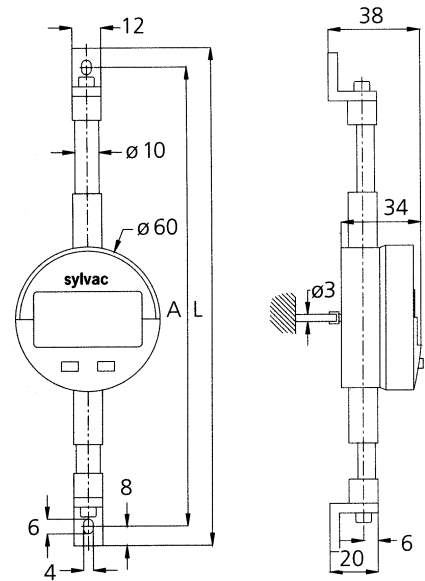

# Digital Cylindrical Beam Scales

$L = C + 2,5\% + 130 \text{ mm}$   
 $A = L - 16$

#54-065-024 Vertical Style

$L = C + 2,5\% + 164 \text{ mm}$   
 $A = L - 16$

#54-070-024  
 (Horizontal/Vertical Style)

$L = C + 2,5\% + 120 \text{ mm}$   
 $A = L - 16$

#54-060-024  
 horizontal style

Model	54-060-024	54-065-024	54-070-024
Measuring range	24" (600mm)	24" (600mm)	24" (600mm)
L	C + 2.5% + 120mm	C + 2.5% + 130mm	C + 2.5% + 164mm
A	L - 16	L - 16	L - 16

## Digital Cylindrical Beam Scales

Fowler/Sylvac's Digital High Accuracy, high precision, cylindrical scales with RS232C output are available in two styles. Horizontal scale #54-060-024 and vertical scale #54-065-024 feature rectangular LCD readouts similar to our OEM scales (#54-050 series.) The #54-070-024 cylindrical scale features a round face similar to the Mark IV Ultra-digit Indicator which rotates in either a horizontal or vertical position.

- Hold feature freezes display for later viewing. Direct inch/metric conversion.
- Zero button may be reconfigured as a hold button. If tool is used for SPC, it'll automatically be configured as a data output switch.
- Low drain, high efficiency lithium wafer battery offers 4500 hrs. of continuous on time. Life extended 2-3 years with use of on/off switch.
- Direct RS-232C serial output. Allows connection of the scale to any computer or serial printer with no interface necessary!