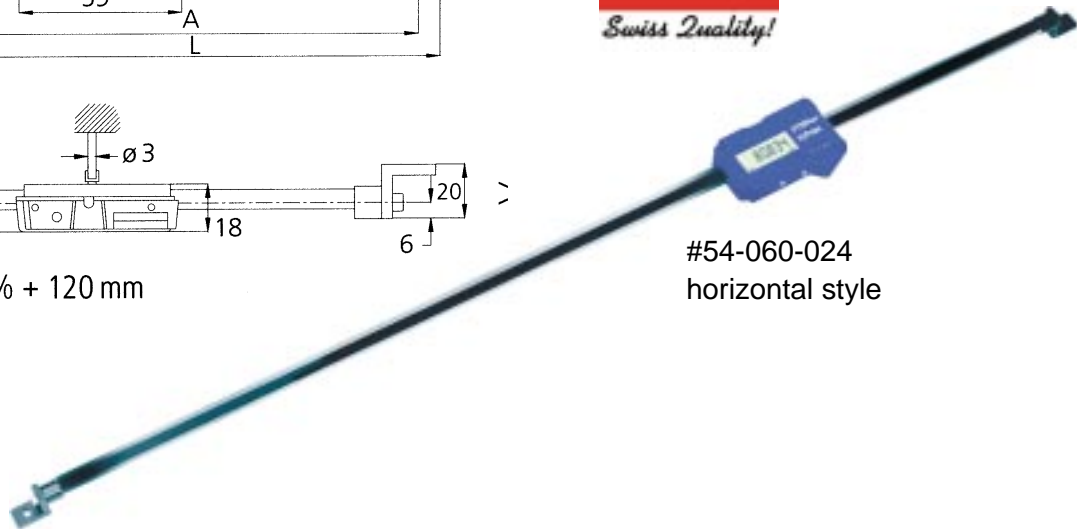

# Digital Cylindrical Beam Scales

$L = C + 2,5\% + 130 \text{ mm}$   
 $A = L - 16$

#54-065-024 Vertical Style

$L = C + 2,5\% + 164 \text{ mm}$   
 $A = L - 16$

#54-070-024  
 (Horizontal/Vertical Style)

$L = C + 2,5\% + 120 \text{ mm}$   
 $A = L - 16$

#54-060-024  
 horizontal style

Model	54-060-024	54-065-024	54-070-024
Measuring range	24" (600mm)	24" (600mm)	24" (600mm)
L	C + 2.5% + 120mm	C + 2.5% + 130mm	C + 2.5% + 164mm
A	L - 16	L - 16	L - 16

## Digital Cylindrical Beam Scales

Fowler/Sylvac's Digital High Accuracy, high precision, cylindrical scales with RS232C output are available in two styles. Horizontal scale #54-060-024 and vertical scale #54-065-024 feature rectangular LCD readouts similar to our OEM scales (#54-050 series.) The #54-070-024 cylindrical scale features a round face similar to the Mark IV Ultra-digit Indicator which rotates in either a horizontal or vertical position.

- Hold feature freezes display for later viewing. Direct inch/metric conversion.
- Zero button may be reconfigured as a hold button. If tool is used for SPC, it'll automatically be configured as a data output switch.
- Low drain, high efficiency lithium wafer battery offers 4500 hrs. of continuous on time. Life extended 2-3 years with use of on/off switch.
- Direct RS-232C serial output. Allows connection of the scale to any computer or serial printer with no interface necessary!