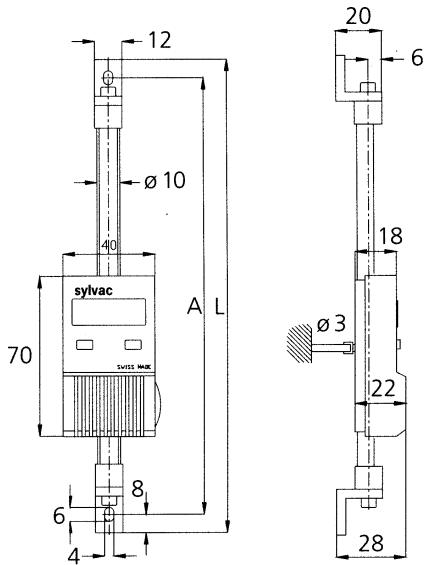

# Digital Cylindrical Beam Scales

$L = C + 2,5\% + 130 \text{ mm}$   
 $A = L - 16$

#54-065-024 Vertical Style

$L = C + 2,5\% + 164 \text{ mm}$   
 $A = L - 16$

#54-070-024  
 (Horizontal/Vertical Style)

$L = C + 2,5\% + 120 \text{ mm}$   
 $A = L - 16$

#54-060-024  
 horizontal style

Model	54-060-024	54-065-024	54-070-024
Measuring range	24" (600mm)	24" (600mm)	24" (600mm)
L	C + 2.5% + 120mm	C + 2.5% + 130mm	C + 2.5% + 164mm
A	L - 16	L - 16	L - 16

- Hold feature freezes display for later viewing. Direct inch/metric conversion.
- Zero button may be reconfigured as a hold button. If tool is used for SPC, it'll automatically be configured as a data output switch.
- Low drain, high efficiency lithium wafer battery offers 4500 hrs. of continuous on time. Life extended 2-3 years with use of on/off switch.
- Direct RS-232C serial output. Allows connection of the scale to any computer or serial printer with no interface necessary!

Note: For larger scales with ranges over 40", contact our Technical Department.

#54-070-024 (Horizontal/Vertical Style)

Order No.	Range	Accuracy	Repeatability
<b>Horizontal Scale</b>			
54-060-024	0-24"/600mm	40µm	10µm (± 2s)
<b>Vertical Scale</b>			
54-065-024	0-24"/600mm	40µm	10µm (± 2s)
<b>Horizontal/Vertical Scale</b>			
54-070-024	0-24"/600mm	40µm	10µm (± 2s)
54-115-333	Simplex Computer Connect Kit. Includes 80"(2m) connecting cable with 9 pin IBM compatible; 9/25 pin adaptor, support disk & instruction book.		
54-100-350	Replacement lithium battery (type #CR2032 or BR2032).		