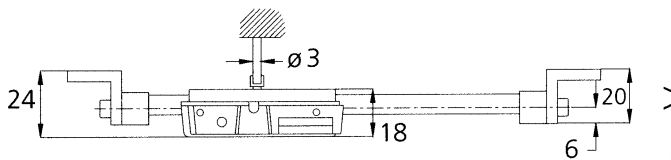

# Digital Cylindrical Beam Scales

$L = C + 2,5\% + 130 \text{ mm}$   
 $A = L - 16$

#54-065-024 Vertical Style

$L = C + 2,5\% + 164 \text{ mm}$   
 $A = L - 16$

#54-070-024  
 (Horizontal/Vertical Style)

$L = C + 2,5\% + 120 \text{ mm}$   
 $A = L - 16$

#54-060-024  
 horizontal style

Model	54-060-024	54-065-024	54-070-024
Measuring range	24" (600mm)	24" (600mm)	24" (600mm)
L	C + 2.5% + 120mm	C + 2.5% + 130mm	C + 2.5% + 164mm
A	L - 16	L - 16	L - 16

- Hold feature freezes display for later viewing. Direct inch/metric conversion.
- Zero button may be reconfigured as a hold button. If tool is used for SPC, it'll automatically be configured as a data output switch.
- Low drain, high efficiency lithium wafer battery offers 4500 hrs. of continuous on time. Life extended 2-3 years with use of on/off switch.
- Direct RS-232C serial output. Allows connection of the scale to any computer or serial printer with no interface necessary!

Note: For larger scales with ranges over 40", contact our Technical Department.

#54-070-024 (Horizontal/Vertical Style)

Order No.	Range	Accuracy	Repeatability
<b>Horizontal Scale</b>			
54-060-024	0-24"/600mm	40µm	10µm (± 2s)
<b>Vertical Scale</b>			
54-065-024	0-24"/600mm	40µm	10µm (± 2s)
<b>Horizontal/Vertical Scale</b>			
54-070-024	0-24"/600mm	40µm	10µm (± 2s)
54-115-333	Simplex Computer Connect Kit. Includes 80"(2m) connecting cable with 9 pin IBM compatible; 9/25 pin adaptor, support disk & instruction book.		
54-100-350	Replacement lithium battery (type #CR2032 or BR2032).		