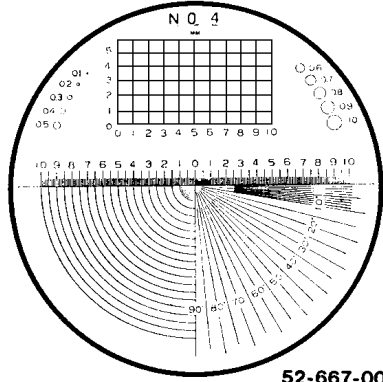

Order No.	Description
52-665-001	"Peak" 7X Comparator with #5 reticle.
52-665-005	"Peak" 7X Comparator with 5 reticles (#1,5,7,8 & 13).
52-665-006	Illuminator attachment only (requires 2 "C" size batteries).
52-667-001 to 013	13 reticles individually priced.

# Fowler Reticles for 7X Optical Comparator

52-667-001

52-667-002

52-667-003

52-667-004

52-667-005

52-667-006

52-667-007

52-667-008\*

52-667-009

52-667-010

52-667-011

52-667-012

\* Reticle 52-667-008 is metric; Reticle 52-667-013 (not shown) is similar to 52-667-008 but is in inches.