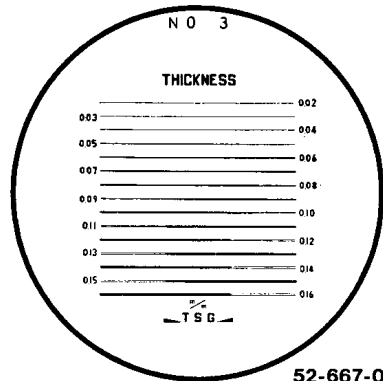

52-667-003