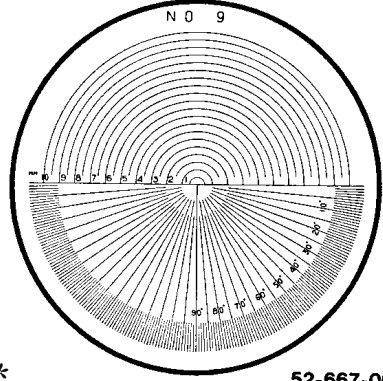

### Special Features:

- Scales are photo-etched into a glass reticle which is placed in actual contact with the measured object, obtaining simultaneous enlarged images of the scale.
- Reticles (protected in a plastic case) are easily interchanged by a screw-in mount. Measures radii, diameters, angles, hole sizes, pitch and thicknesses.
- With the illuminator attachment, the comparator converts into a self-contained illuminated measuring magnifier.

Order No.	Description
52-665-001	"Peak" 7X Comparator with #5 reticle.
52-665-005	"Peak" 7X Comparator with 5 reticles (#1,5,7,8 & 13).
52-665-006	Illuminator attachment only (requires 2 "C" size batteries).
52-667-001 to 013	13 reticles individually priced.

# Fowler Reticles for 7X Optical Comparator

52-667-001

52-667-002

52-667-003

52-667-004

52-667-005

52-667-006

52-667-007

52-667-008\*

52-667-009

52-667-010

52-667-011

52-667-012

\* Reticle 52-667-008 is metric; Reticle 52-667-013 (not shown) is similar to 52-667-008 but is in inches.