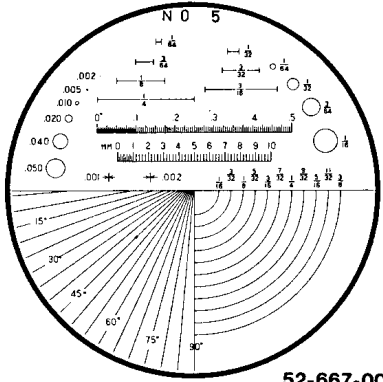

### Special Features:

- Scales are photo-etched into a glass reticle which is placed in actual contact with the measured object, obtaining simultaneous enlarged images of the scale.
- Reticles (protected in a plastic case) are easily interchanged by a screw-in mount. Measures radii, diameters, angles, hole sizes, pitch and thicknesses.
- With the illuminator attachment, the comparator converts into a self-contained illuminated measuring magnifier.

Order No.	Description
52-665-001	"Peak" 7X Comparator with #5 reticle.
52-665-005	"Peak" 7X Comparator with 5 reticles (#1,5,7,8 & 13).
52-665-006	Illuminator attachment only (requires 2 "C" size batteries).
52-667-001 to 013	13 reticles individually priced.

# Fowler Reticles for 7X Optical Comparator

52-667-001

52-667-002

52-667-003

52-667-004

52-667-005

52-667-006

52-667-007

52-667-008\*

52-667-009

52-667-010

52-667-011

52-667-012

\* Reticle 52-667-008 is metric; Reticle 52-667-013 (not shown) is similar to 52-667-008 but is in inches.