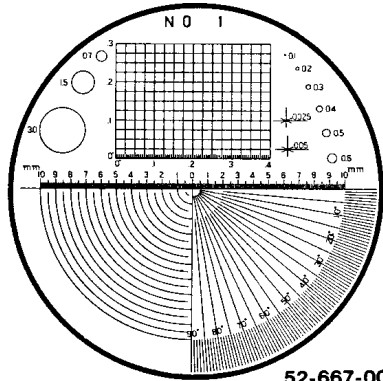

Fowler Reticles for 7X Optical Comparator

52-667-001