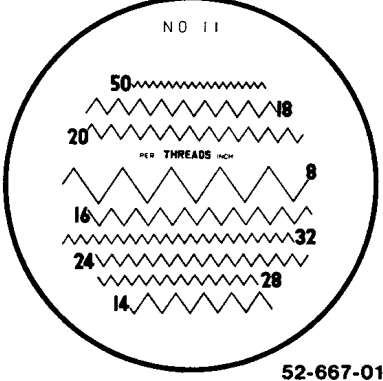

### Special Features:

- Scales are photo-etched into a glass reticle which is placed in actual contact with the measured object, obtaining simultaneous enlarged images of the scale.
- Reticles (protected in a plastic case) are easily interchanged by a screw-in mount. Measures radii, diameters, angles, hole sizes, pitch and thicknesses.
- With the illuminator attachment, the comparator converts into a self-contained illuminated measuring magnifier.

Order No.	Description
52-665-001	"Peak" 7X Comparator with #5 reticle.
52-665-005	"Peak" 7X Comparator with 5 reticles (#1,5,7,8 & 13).
52-665-006	Illuminator attachment only (requires 2 "C" size batteries).
52-667-001 to 013	13 reticles individually priced.

# Fowler Reticles for 7X Optical Comparator

52-667-001

52-667-002

52-667-003

52-667-004

52-667-005

52-667-006

52-667-007

52-667-008\*

52-667-009

52-667-010

52-667-011

52-667-012

\* Reticle 52-667-008 is metric; Reticle 52-667-013 (not shown) is similar to 52-667-008 but is in inches.