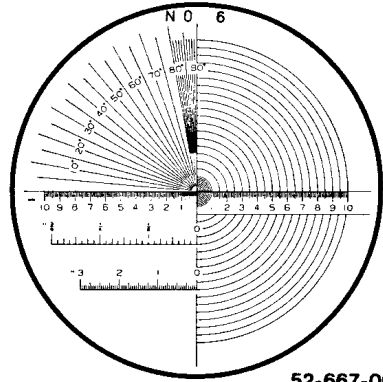

Order No.	Description
52-665-001	"Peak" 7X Comparator with #5 reticle.
52-665-005	"Peak" 7X Comparator with 5 reticles (#1,5,7,8 & 13).
52-665-006	Illuminator attachment only (requires 2 "C" size batteries).
52-667-001 to 013	13 reticles individually priced.

# Fowler Reticles for 7X Optical Comparator

52-667-001

52-667-002

52-667-003

52-667-004

52-667-005

52-667-006

52-667-007

52-667-008\*

52-667-009

52-667-010

52-667-011

52-667-012

\* Reticle 52-667-008 is metric; Reticle 52-667-013 (not shown) is similar to 52-667-008 but is in inches.