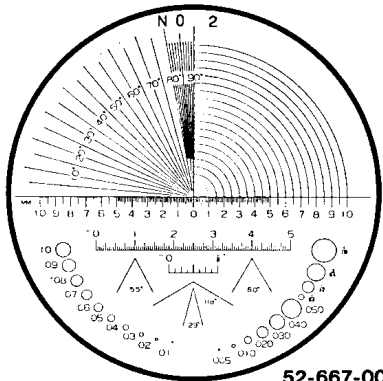

52-667-002