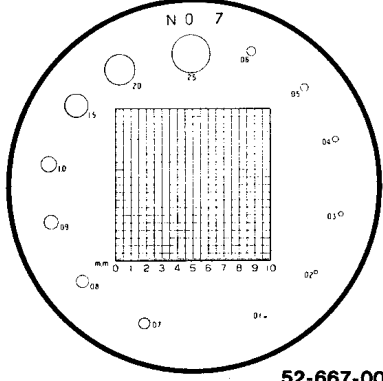

### Special Features:

- Scales are photo-etched into a glass reticle which is placed in actual contact with the measured object, obtaining simultaneous enlarged images of the scale.
- Reticles (protected in a plastic case) are easily interchanged by a screw-in mount. Measures radii, diameters, angles, hole sizes, pitch and thicknesses.
- With the illuminator attachment, the comparator converts into a self-contained illuminated measuring magnifier.

Order No.	Description
52-665-001	"Peak" 7X Comparator with #5 reticle.
52-665-005	"Peak" 7X Comparator with 5 reticles (#1,5,7,8 & 13).
52-665-006	Illuminator attachment only (requires 2 "C" size batteries).
52-667-001 to 013	13 reticles individually priced.

# Fowler Reticles for 7X Optical Comparator

52-667-001

52-667-002

52-667-003

52-667-004

52-667-005

52-667-006

52-667-007

52-667-008\*

52-667-009

52-667-010

52-667-011

52-667-012

\* Reticle 52-667-008 is metric; Reticle 52-667-013 (not shown) is similar to 52-667-008 but is in inches.