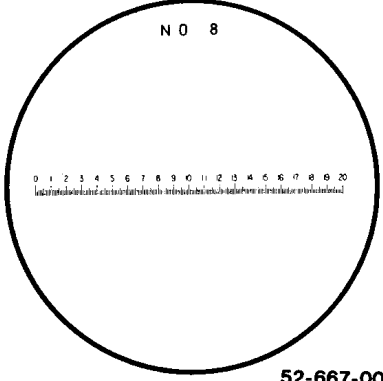

Order No.	Description
52-665-001	"Peak" 7X Comparator with #5 reticle.
52-665-005	"Peak" 7X Comparator with 5 reticles (#1,5,7,8 & 13).
52-665-006	Illuminator attachment only (requires 2 "C" size batteries).
52-667-001 to 013	13 reticles individually priced.

# Fowler Reticles for 7X Optical Comparator

52-667-001

52-667-002

52-667-003

52-667-004

52-667-005

52-667-006

52-667-007

52-667-008\*

52-667-009

52-667-010

52-667-011

52-667-012

\* Reticle 52-667-008 is metric; Reticle 52-667-013 (not shown) is similar to 52-667-008 but is in inches.