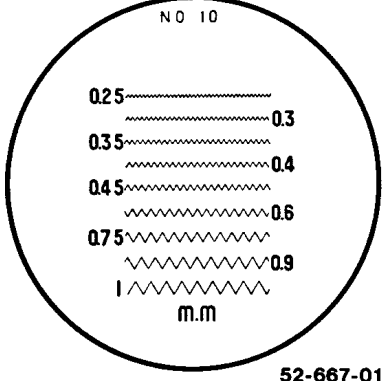

### Special Features:

- Scales are photo-etched into a glass reticle which is placed in actual contact with the measured object, obtaining simultaneous enlarged images of the scale.
- Reticles (protected in a plastic case) are easily interchanged by a screw-in mount. Measures radii, diameters, angles, hole sizes, pitch and thicknesses.
- With the illuminator attachment, the comparator converts into a self-contained illuminated measuring magnifier.

Order No.	Description
52-665-001	"Peak" 7X Comparator with #5 reticle.
52-665-005	"Peak" 7X Comparator with 5 reticles (#1,5,7,8 & 13).
52-665-006	Illuminator attachment only (requires 2 "C" size batteries).
52-667-001 to 013	13 reticles individually priced.

# Fowler Reticles for 7X Optical Comparator

52-667-001

52-667-002

52-667-003

52-667-004

52-667-005

52-667-006

52-667-007

52-667-008\*

52-667-009

52-667-010

52-667-011

52-667-012

\* Reticle 52-667-008 is metric; Reticle 52-667-013 (not shown) is similar to 52-667-008 but is in inches.