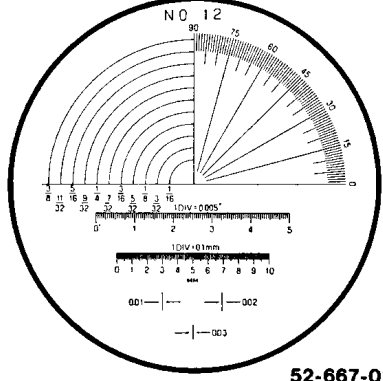

### Special Features:

- Scales are photo-etched into a glass reticle which is placed in actual contact with the measured object, obtaining simultaneous enlarged images of the scale.
- Reticles (protected in a plastic case) are easily interchanged by a screw-in mount. Measures radii, diameters, angles, hole sizes, pitch and thicknesses.
- With the illuminator attachment, the comparator converts into a self-contained illuminated measuring magnifier.

Order No.	Description
52-665-001	"Peak" 7X Comparator with #5 reticle.
52-665-005	"Peak" 7X Comparator with 5 reticles (#1,5,7,8 & 13).
52-665-006	Illuminator attachment only (requires 2 "C" size batteries).
52-667-001 to 013	13 reticles individually priced.

# Fowler Reticles for 7X Optical Comparator

52-667-001

52-667-002

52-667-003

52-667-004

52-667-005

52-667-006

52-667-007

52-667-008\*

52-667-009

52-667-010

52-667-011

52-667-012

\* Reticle 52-667-008 is metric; Reticle 52-667-013 (not shown) is similar to 52-667-008 but is in inches.