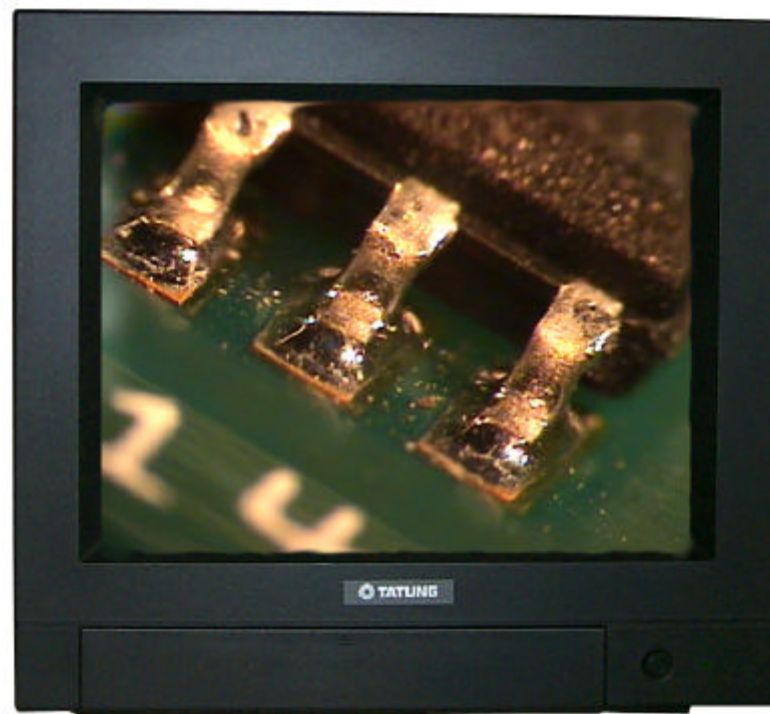

CC-TV-14-700

High Resolution 14" Color Monitor

**Your Visual Inspection
Specialist**

**SCIENSCOPE
INTERNATIONAL CORP.**

5751 Schaefer Ave.
Chino, CA 91710

Tel: (909) 590-7273

Fax: (909) 590-7020

E-mail: sales@scienscope.com

Monitor Specs

- 700 TV lines resolution
- 14" diagonal picture tube with 13" visual size
- Approximately 65 watts power consumption
- S-video and BNC input/output
- Loop through output for BNC and S-video
- 90-260 VAC power supply with 50/60 Hz auto switch

Also Available:

- **CC-88-TV** Standard 14" monitor
- **CC-TV-17-700** High resolution 17" monitor

The high resolution monitor produces a high quality image that increases efficiency. It works extremely well with high magnification applications. The color rich images are ideal for training, inspection, and re-work