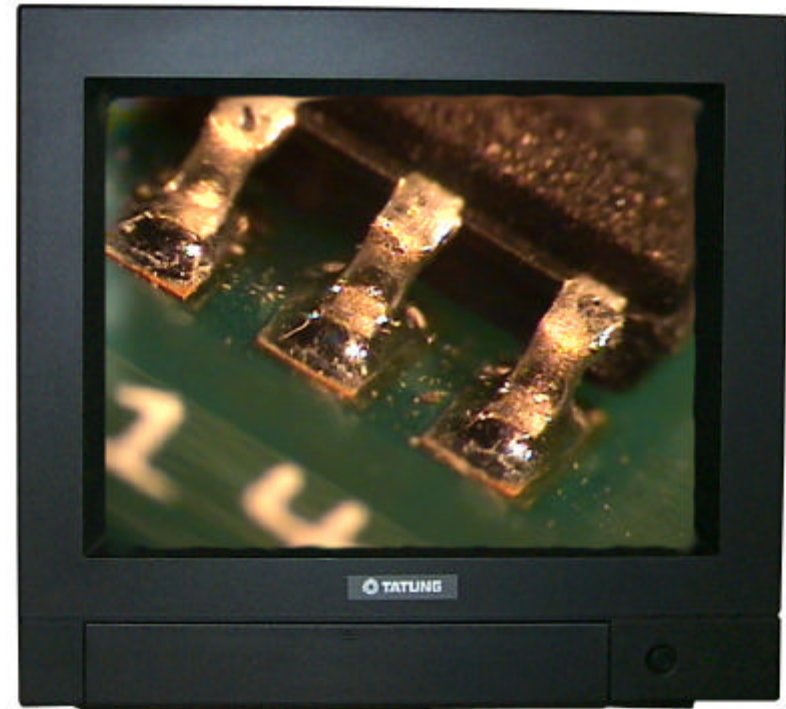

CC-88-TV

Standard 14" Color Monitor

**Your Visual Inspection
Specialist**

**SCIENSCOPE
INTERNATIONAL CORP.**

5751 Schaefer Ave.
Chino, CA 91710

Tel: (909) 590-7273

Fax: (909) 590-7020

E-mail: sales@scienscope.com

Monitor Specs

- 450 TV lines resolution
- 14" diagonal picture tube with 13" visual size
- Approximately 65 watts power consumption
- S-video and BNC input/output
- Loop through output for BNC and S-video
- 100-240 VAC power supply with 50/60 Hz auto switch

Included in :

- **CC-97-VS2** (Video Inspection System)
- **GL-CO-PK6** (Microscope with Video System)
- **CC-97-VS3** (Video Inspection System on Articulating Arm)

Also Available

- **CC-TV-14-700** High resolution 14" monitor
- **CC-TV-17-700** High resolution 17" monitor
- **CC-TV-20** Tatung standard 20" monitor